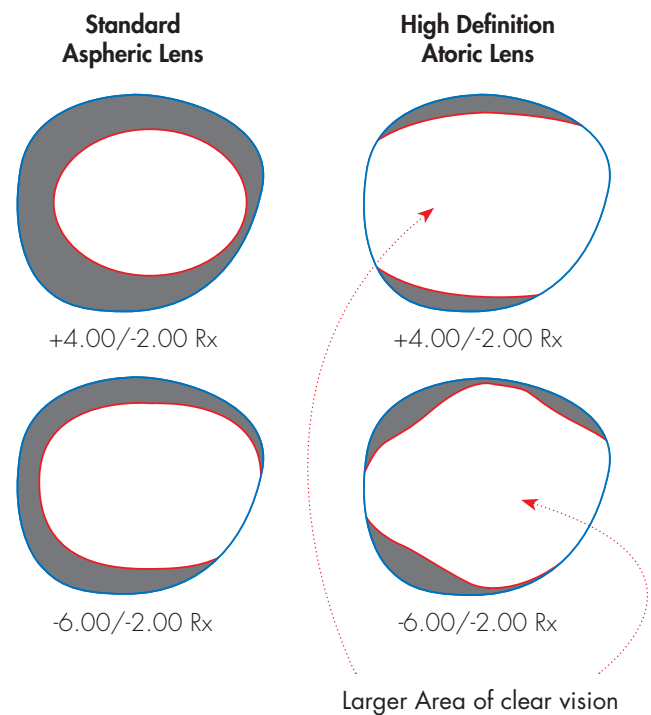

See the world in High Definition.

HD Technology Explained...

Curve Management

Our precise management of the front and back curves of High Definition lenses creates very low degrees of tolerance. This precision produces highly accurate power in every part of the lens, creating sharp and clear vision for the wearer.

Position of Wear

The position of the lens in relation to the eye can have a marked impact on central and off-centre viewing performance. SOLA HD Technology provides for full optimization of each wearers back vertex distance, pantoscopic tilt and lens wrap angle measurements to ensure the most accurate power for their chosen frame and its relationship to their eyes.

HD Lenses Deliver High Definition Clarity

The white area represents the field of perfectly clear vision.

Access HD Viewing Distance Comparisons

Near Power	Accommodative Reserve	Shift	Upper Power Zone	Intermediate Viewing Distance	Near Viewing Distance
+2.00	+0.50	SV	+2.00	50cm	30cm
+2.00	+0.50	Access 0.75D shift	+1.25	80cm	30cm
+2.00	+0.50	Access 1.25D shift	+0.75	133cm	30cm
+2.00	+0.50	Access 1.75D shift	+0.25	400cm	30cm